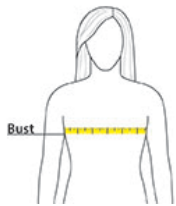

### PRODUCT MEASUREMENTS

	XS	S	M	L	XL	XXL	3XL	4XL
Size	2	4/6	8/10	12/14	16/18	20/22	24/26	28/30
Body Length at Back	20	20 1/2	21	21 1/2	22	22 1/2	23	23 1/2
Bust	18 3/4	19 3/4	20 3/4	22 1/4	23 3/4	25 1/4	27 1/4	29 1/4
Sleeve Length from Center Back	31 1/2	32	32 1/2	33 1/8	33 3/4	34 3/8	34 3/4	35 1/8

**Body Length at Back:** Measured from high point shoulder to finished hem at back.

**Bust:** Measured across the chest one inch below armhole when laid flat.

**Sleeve Length from Center Back:** Measure from Center Back neck to shoulder point to sleeve hem.

### SIZE CHARTS

	XS	S	M	L	XL	XXL	3XL	4XL
Size	2	4/6	8/10	12/14	16/18	20/22	24/26	28/30
Bust	32-34	35-36	37-38	39-41	42-44	45-47	48-51	52-55

## HOW TO MEASURE