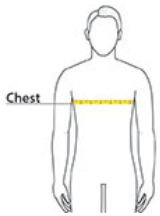

Carhartt Force[®] Solid Short Sleeve Shirt. CT105292

PRODUCT MEASUREMENTS

	S	M	L	XL	2XL	3XL	4XL
Body Length at Back	30 1/2	31	31 1/2	32	32 1/2	33	33 1/2
Chest	20 7/8	22 7/8	24 7/8	26 7/8	28 7/8	30 7/8	32 7/8
Sleeve Length from Center Back	20 1/4	20 3/4	21 1/4	21 3/4	22 1/4	22 3/4	23 1/4
Pocket Height	6 1/2	6 1/2	6 1/2	6 1/2	6 1/2	6 1/2	6 1/2
Pocket Width	6	6	6	6	6	6	6

Body Length at Back: Measured from high point shoulder to finished hem at back.

Chest: Measured across the chest one inch below armhole when laid flat.

Sleeve Length from Center Back: Measure from Center Back neck to shoulder point to sleeve hem.

Pocket Height: Measure from top to bottom at center.

Pocket Width: Measure from side to side at top edge.

SPEC SHEET + MEASUREMENTS

Carhartt Force[®] Solid Short Sleeve Shirt. CT105292

SIZE CHARTS

	S	M	L	XL	2XL	3XL	4XL
Chest	34-36	38-40	42-44	46-48	50-52	54-56	58-60

HOW TO MEASURE

CHEST

Measure under the arm and around the fullest part of the chest with arms down, keeping tape horizontal.

COLORS

Black
PMS BLACK
C

Burnt Olive
PMS 2327C

Dark Khaki
PMS 2325C

Navy
PMS 533C